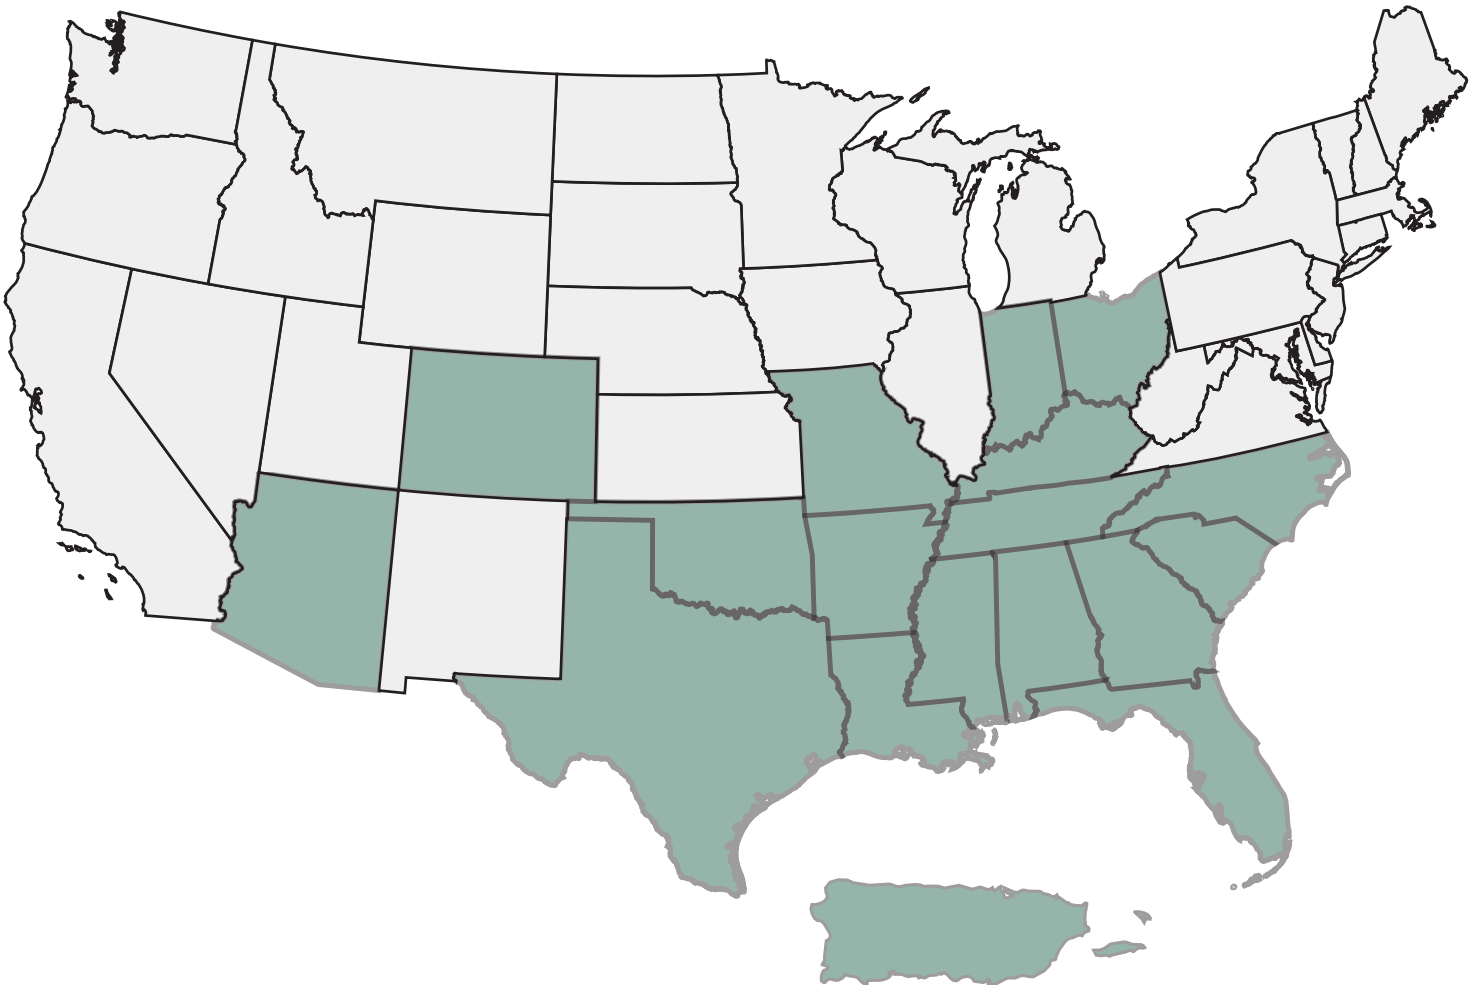

BIRDSEY
CONSTRUCTION
MANAGEMENT

COVERAGE AREA

AL, AR, AZ, CO, FL, GA, IN, KY, LA, MO, MS, NC, OH, OK, SC, TN, TX, Puerto Rico

Puerto Rico

Upon request, BCM can add state coverage in 30 days or less.

birdseyconstruction.com